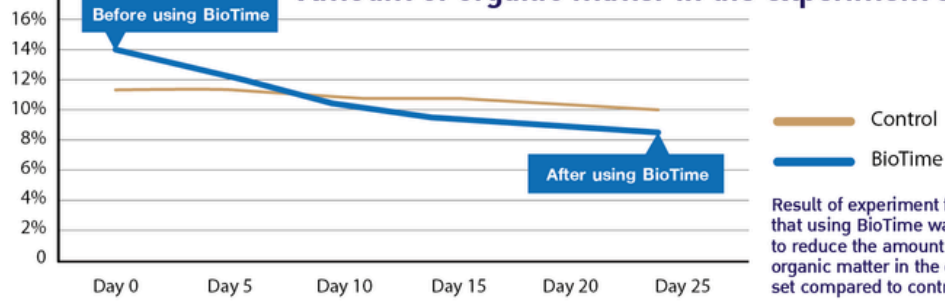

BIOTIME

- High concentrated probiotic product.
- Help digest organic matter in the water.
- Can mix with aquafeeds to aid gut health.
- Strengthen animal immune system to prevent from pathogens.

Usage

1

- Dilute 100g into 1 litre of drinking water, then mix to 10 kg aquafeeds.

2

- Use 100g per 1,000 tons of pond water once in every week.

Amount of organic matter in the experiment set.

Result of experiment found that using BioTime was able to reduce the amount of organic matter in the experiment set compared to control.